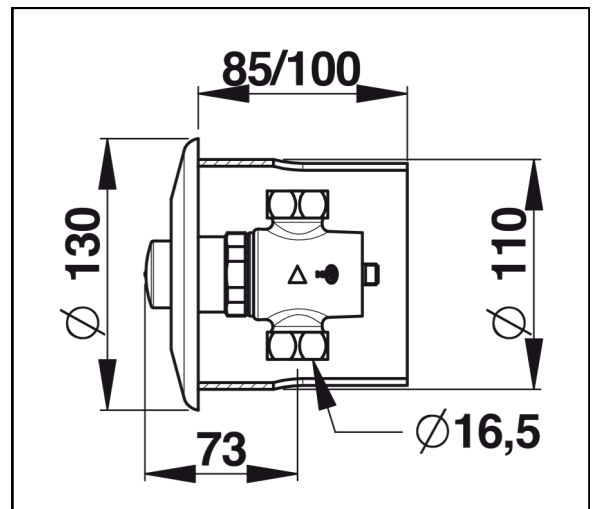

SPECIFICATIONS

Push Button Presto Shower Valve 102mm (Fixed Time&Temp)
Concealed self-closing tap

GENERAL INFORMATION

Valve Type: Self Closing Metering Valve
Valve Activation: Manual Push Button Valve
Installation Type: Concealed Wall Mount
Body Material: Lead Free Solid Brass
Finish Type: Chrome Plated Finish

CONNECTIONS & DIMENSIONS

Connection Inlet: 3/4" MPT
Connection Outlet: 3/4" MPT
Escutcheon Plate Diameter: 5.1" (130mm)
Valve Body Length: 4" (102mm)

PRODUCT FEATURES

Time Adjustable: No, 30 Seconds
Temperature Adjustable: No
Working Temperature Range: 40 Degrees F - 170 Degrees F
Built-in Premix: No
Lead Free and Corrosion Resistant
Vandal Resistant: reduces tampering and risk of flooding
Water Saving Up To 85%!

WHAT'S INCLUDED

Push Button Shower Valve
Rosette Plate (5 in Diameter)
Rough-In
Filter Screen (3/4 in)
Paper Washer (3/4 in)
Adapters With Washers (to convert from G to NPT)

40-170 °F

2-4 bar (reccomended)